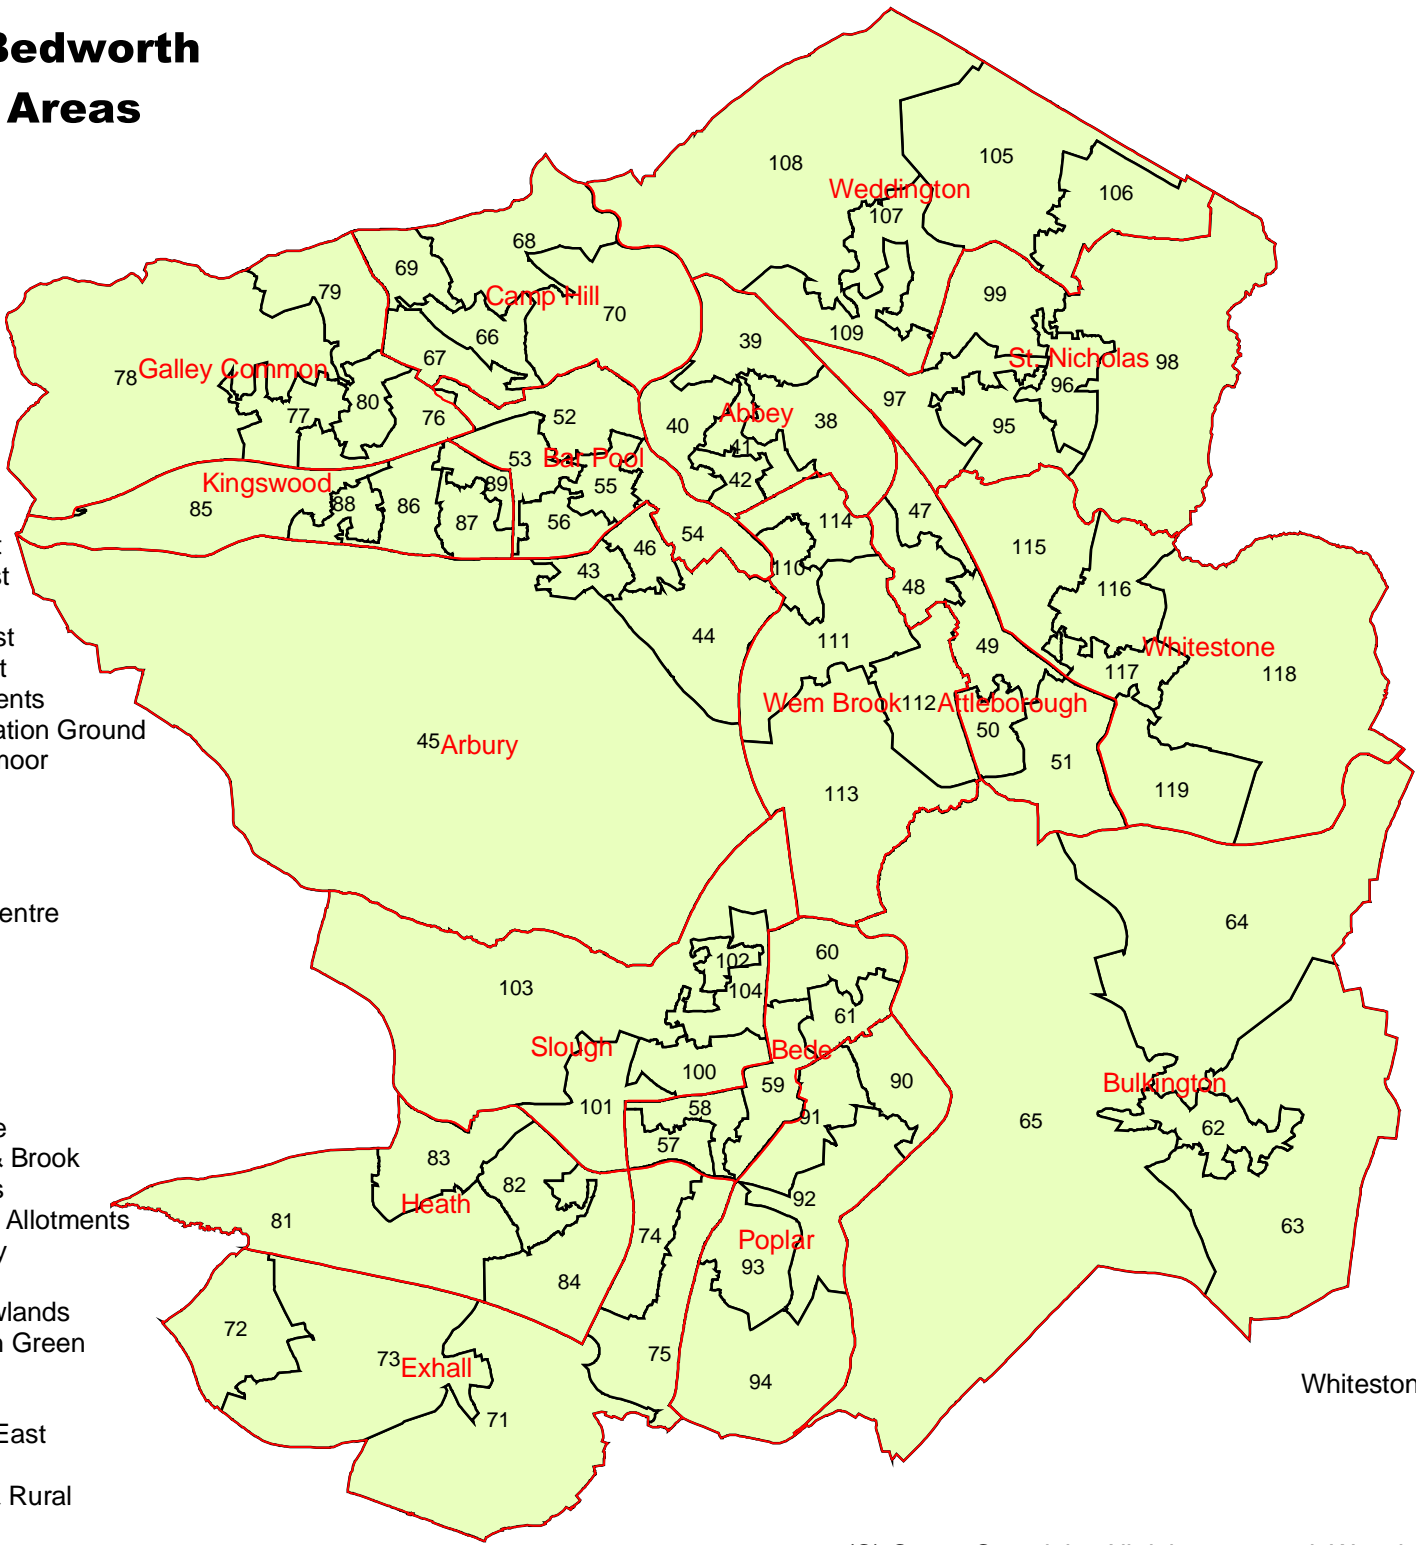

# Nuneaton & Bedworth Super Output Areas

- 38 Abbey Town Centre
- 39 Abbey North
- 40 Abbey West
- 41 Abbey Priors
- 42 Abbey South
- 43 Arbury Heath End
- 44 Arbury George Elliott
- 45 Arbury Rural
- 46 Arbury North
- 47 Attleborough North East
- 48 Attleborough North West
- 49 Attleborough Central
- 50 Attleborough South West
- 51 Attleborough South East
- 52 Bar Pool North & Crescents
- 53 Bar Pool West & Recreation Ground
- 54 Bar Pool East & Greenmoor
- 55 Bar Pool Central
- 56 Bar Pool South
- 57 Bede South West
- 58 Bede Cannons
- 59 Bede Bedworth Town Centre
- 60 Bede North
- 61 Bede East
- 62 Bulkington Village
- 63 Bulkington South East
- 64 Bulkington North
- 65 Bulkington Arden
- 66 Camp Hill Village Centre
- 67 Camp Hill South West & Brook
- 68 Camp Hill North & Pools
- 69 Camp Hill North West & Allotments
- 70 Camp Hill East & Quarry
- 71 Exhall Grange
- 72 Keresley North and Newlands
- 73 Keresley South and Ash Green
- 74 Exhall West
- 75 Exhall East
- 76 Galley Common South East
- 77 Galley Common South
- 78 Galley Common West & Rural