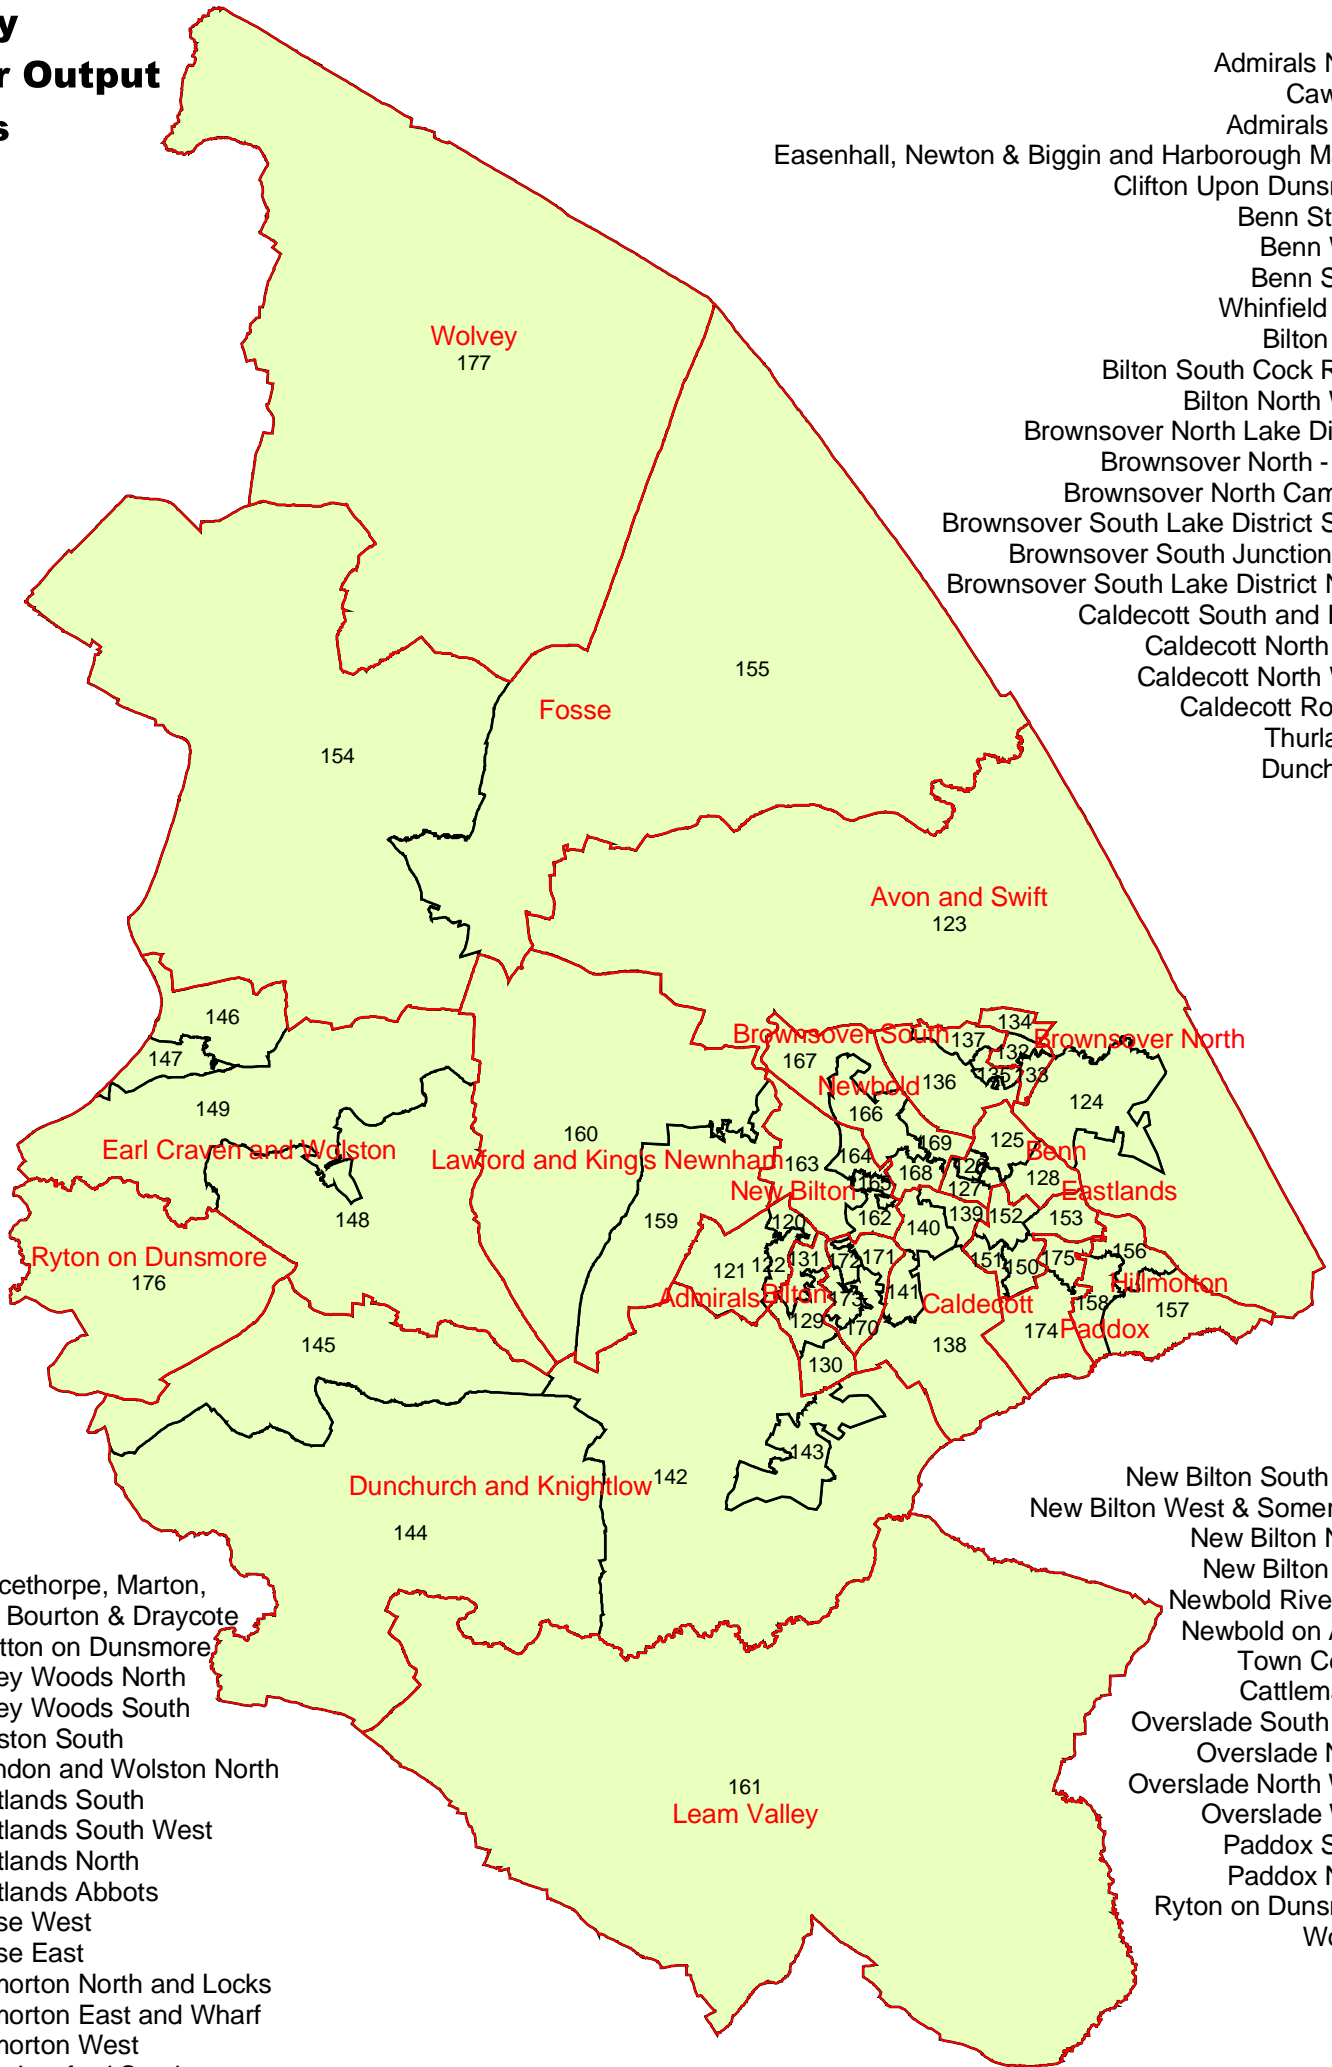

# Rugby Super Output Areas

- Admirals North 120
- Cawston 121
- Admirals East 122
- Easehall, Newton & Biggin and Harborough Magna 123
- Clifton Upon Dunsmore 124
- Benn Station 125
- Benn West 126
- Benn South 127
- Whinfield Park 128
- Bilton East 129
- Bilton South Cock Robin 130
- Bilton North West 131
- Brownsover North Lake District 132
- Brownsover North - East 133
- Brownsover North Campion 134
- Brownsover South Lake District South 135
- Brownsover South Junction One 136
- Brownsover South Lake District North 137
- Caldecott South and Rural 138
- Caldecott North East 139
- Caldecott North West 140
- Caldecott Rokeby 141
- Thurlaston 142
- Dunchurch 143

- 144 Princethorpe, Marton, Frankton, Bourton & Draycote
- 145 Stretton on Dunsmore
- 146 Binley Woods North
- 147 Binley Woods South
- 148 Wolston South
- 149 Brandon and Wolston North
- 150 Eastlands South
- 151 Eastlands South West
- 152 Eastlands North
- 153 Eastlands Abbots
- 154 Fosse West
- 155 Fosse East
- 156 Hillmorton North and Locks
- 157 Hillmorton East and Wharf
- 158 Hillmorton West
- 159 Long Lawford South
- 160 Church Lawford, Kings Newnham & Long Lawford North
- 161 Leam Valley

- New Bilton South East 162
- New Bilton West & Somers Rd 163
- New Bilton North 164
- New Bilton East 165
- Newbold Riverside 166
- Newbold on Avon 167
- Town Centre 168
- Cattlemarket 169
- Overslade South East 170
- Overslade North 171
- Overslade North West 172
- Overslade West 173
- Paddock South 174
- Paddock North 175
- Ryton on Dunsmore 176
- Wolvey 177