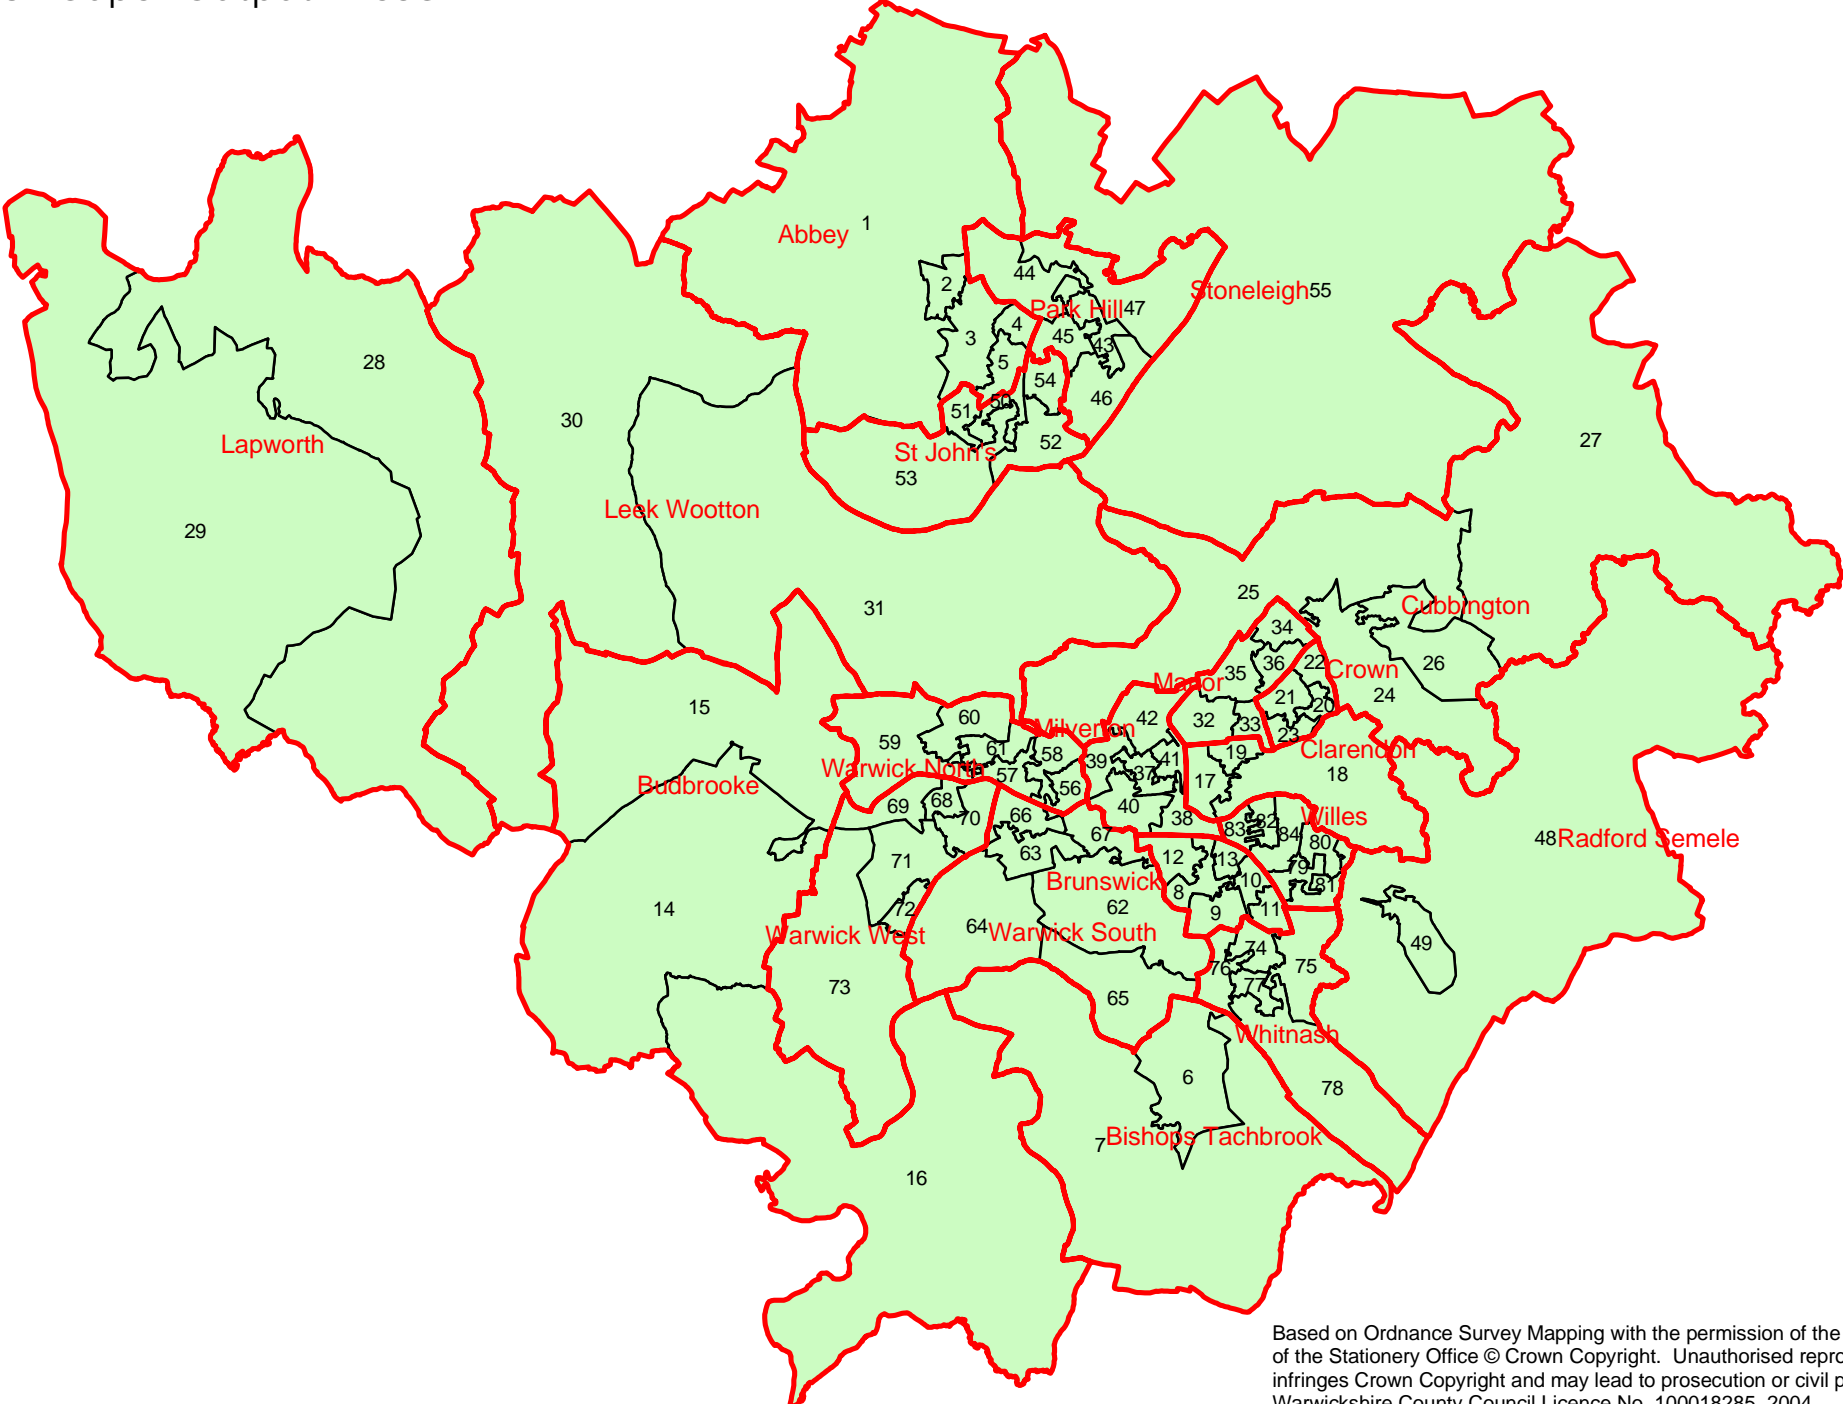

Warwick Super Output Areas

Based on Ordnance Survey Mapping with the permission of the Controller of the Stationery Office © Crown Copyright. Unauthorised reproduction infringes Crown Copyright and may lead to prosecution or civil proceedings. Warwickshire County Council Licence No. 100018285, 2004